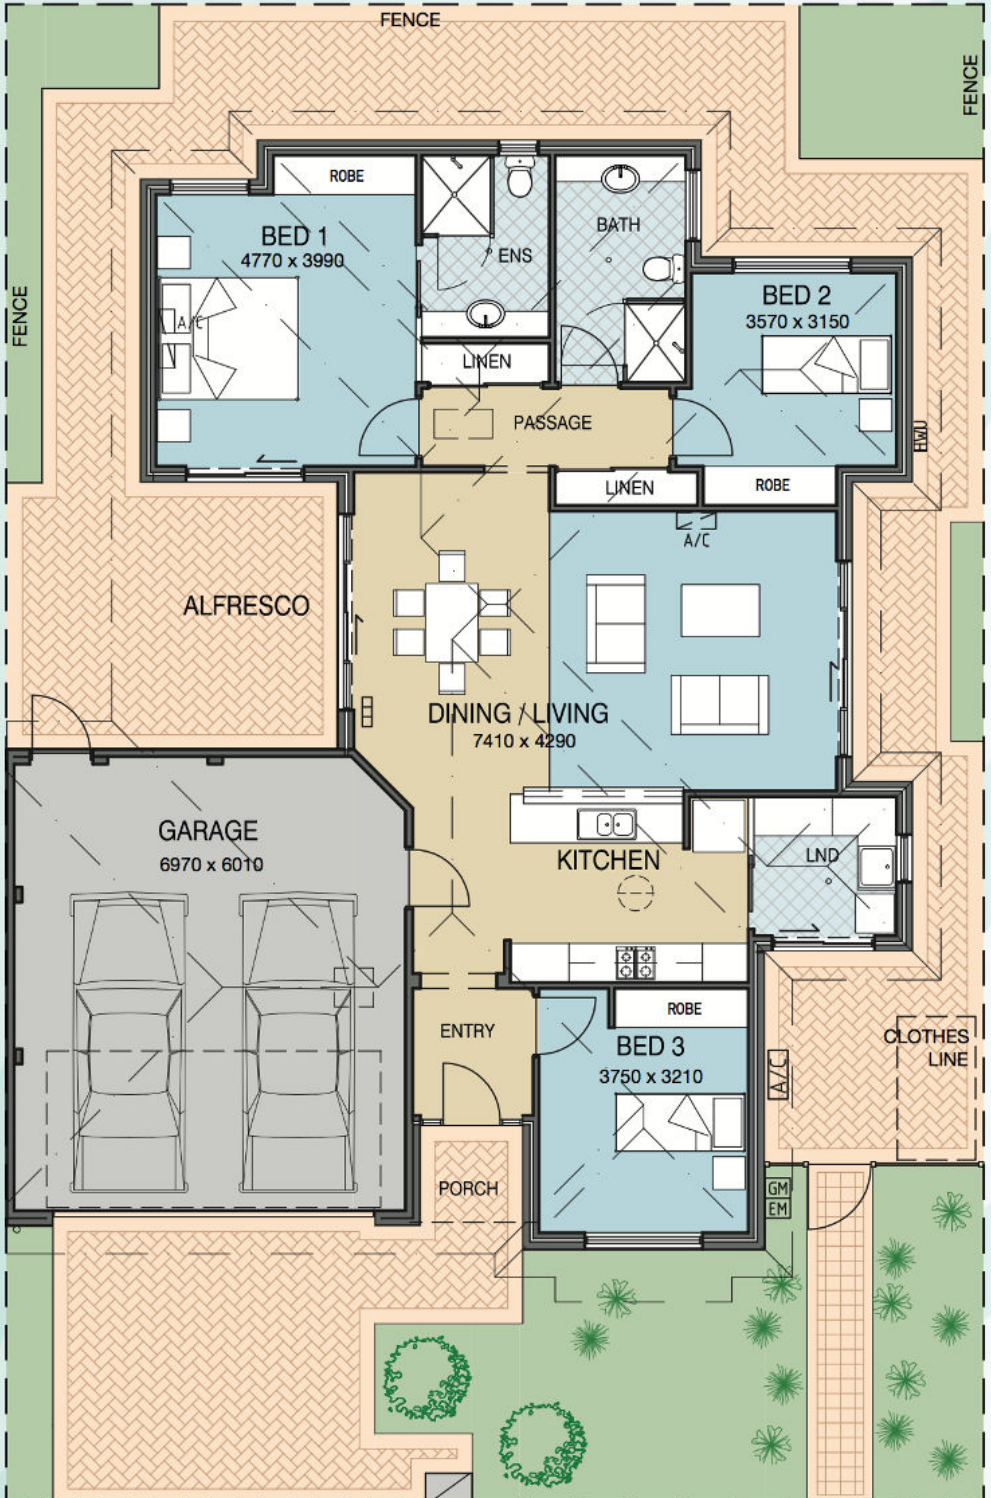

Living Area	136
Garage	41
Total	177 sqm
Porch	2.4
Alfresco UMR	12.4

Not to scale - Dimensions and other details are subject to change without notice